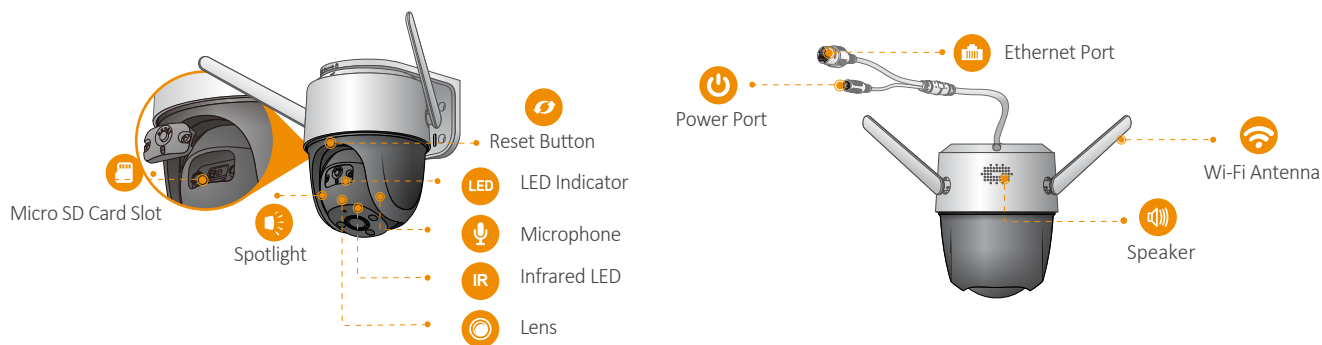

Specifications

Camera

1/2.8" 2 Megapixel Progressive CMOS
2MP(1920 x 1080)
Night Vision: 30m(98ft) Distance
3.6mm/6mm Fixed Lens
Field of View:3.6mm: 89° (H), 46° (V), 105° (D)
6mm: 54° (H), 29° (V), 63° (D)
355° Pan & 0~90° Tilt

Video & Audio

Video Compression : H.265/H.264
Up to 25/30 fps Frame Rate
16x Digital Zoom
Built-in Mic & Speaker, 110dB Siren
Two-way Audio

Notice Management

Motion Detection
Configurable Region
Human Detection

Network

1 x 100Mbps Ethernet Port
Wi-Fi:IEEE802.11b/g/n, Dual Antenna 120m Open Field
Imou App: iOS, Android
ONVIF

Auxiliary Interface

Micro SD Card Slot (up to 256GB)
Built-in Mic & Speaker
Reset Button

General

DC 12V1A Power Supply
Power Consumption:<6.2W
Material: Plastic
Working Environment: -30° C~+60° C, Less Than 95%RH
Dimensions: 38.4 × 121.7 × 257.5mm (1.5 × 4.79 × 10.14 inch)
Weight: 565g (1.251lb)
CE, FCC
IP66

What's in the box

- 1x Camera
- 1x Quick Start Guide
- 1x Power Adapter
- 1x Mounting Template
- 1x Mounting Bracket
- 1x Waterproof Connector
- 1x Screw and Anchor pack