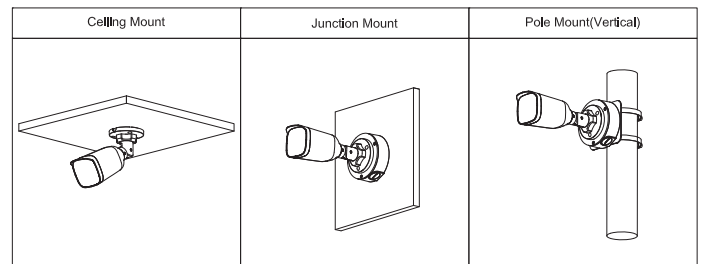

Power Consumption	< 7.5W (PoE)
Environment	
Operating Conditions	-30°C to +55°C (-22°F to +131°F) /less than≤95%
Storage Conditions	-40°C to +60°C (-40°F to +140°F)
Protection	IP67
Structure	
Casing	Metal + plastic
Dimensions	243.5 mm × Φ90.7 mm (9.6" × Φ3.6")
Net Weight	0.44 kg (1.0 lb)
Gross Weight	0.69 kg (1.5 lb)

Ordering Information		
Type	Part Number	Description
4MP Camera	DH-IPC-HFW1431T1P-ZS-S4	4MP Entry IR Vari-focal Bullet Netwok Camera,PAL
	DH-IPC-HFW1431T1N-ZS-S4	4MP Entry IR Vari-focal Bullet Netwok Camera,NTSC
Accessories (optional)	PFA130-E	Junction Box
	PFA135	Junction Box
	PFA152-E	Pole mount
	PFM321D	12V DC 1A Power adapter
	LR1002-1ET/1EC	Single-port long reach ethernet Over coax extender
	PFM900-E	Integrated mount tester
	PFM114	TLC SD card

Accessories

Optional: