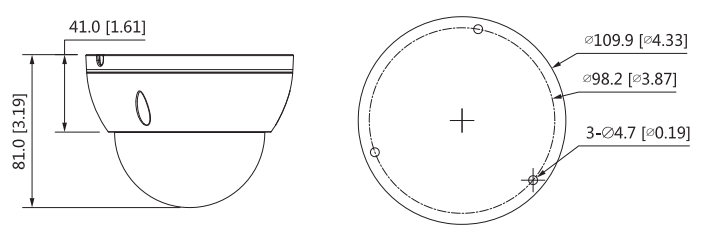

**Power**

Power Supply	12V DC/PoE (802.3af)
Power Consumption	< 5.4W

**Environment**

Operating Conditions	-40°C to +60°C (-40°F to +140°F)/less than ≤ 95% RH
----------------------	---

Storage Temperature	-40°C to +60°C (-40°F to +140°F)
Protection Grade	IP67, IK10
<b>Structure</b>	
Casing	Metal
Dimensions	81 mm × Φ109.9 mm (3.2" × Φ4.3")
Net Weight	0.35 kg (0.77lb)
Gross Weight	0.48 kg (1.06lb)

**Dimensions (mm[inch])**

**Accessories**

Optional: