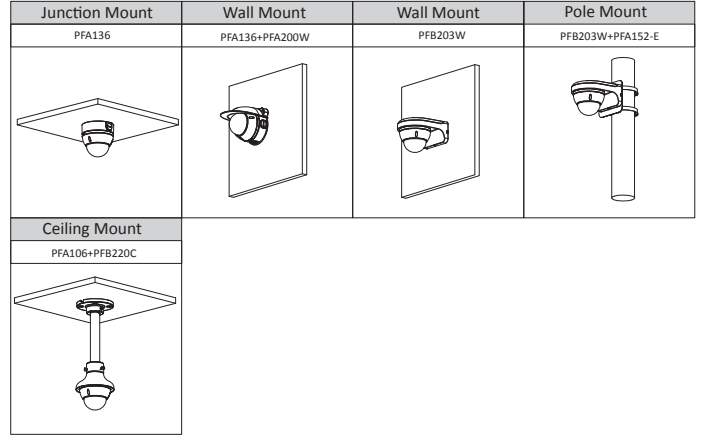

Storage Temperature	-40°C to +60°C (-40°F to +140°F)
Protection Grade	IP67, IK10
Structure	
Casing	Metal
Dimensions	81 mm × Φ109.9 mm (3.2" × Φ4.3")
Net Weight	0.35 kg (0.77lb)
Gross Weight	0.48 kg (1.06lb)

Ordering Information

Type	Part Number	Description
2MP Camera	DH-IPC-HDBW2231EP-S-S2	2MP WDR IR Mini Dome Network Camera, PAL
	DH-IPC-HDBW2231EN-S-S2	2MP WDR IR Mini Dome Network Camera, NTSC
Accessories (optional)	PFA136	Junction Box
	PFA200W	Rain Shade
	PFB203W	Wall Mount
	PFA152-E	Pole Mount
	PFA106	Mount Adapter
	PFB220C	Celling Mount
	PFM321D	DC12V1A Power Adapter
	LR1002-1ET/1EC	Single-port Long Reach Ethernet Over Coax Extender
	PFM900-E	Integrated Mount Tester
PFM114	TLC SD Card